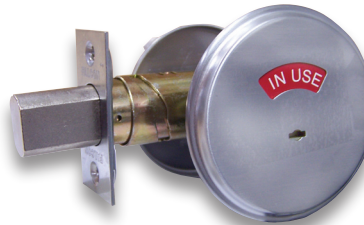

Cylinders & Guards

8205

- Stainless steel wave washer exerts force on cylinder rings against the mortise cylinder holding it in place.
- Package of 100

732

- 1" Cylinder for Adams Rite narrow stile locks supplied with trim ring

5510

- Heavy aluminum plate attaches to metal door with 4 steel 3/16" pop rivets (included)
- 1/4" Cylinder recess.
- Measures: 4-1/32"H x 1"W

Mfg #	Description	EZ #
732 C26D	Mortise Round Turn Cylinder	039673
8205	Cylinder Wave Washer	073883
5510 AL	Cylinder Guard	086445

Digital Deadbolt KEEFREE

60PDB3K

- Uses 4 x AA batteries
- Weather resistant with gasket - can be used outdoors.
- Code control - programming code required to add or delete users.
- Low battery alarm alert signals time to replace batteries.
- Up to 10 active keypad user codes of 2 to 8 digits.
- Easily provide a user code for temporary contractor access & then easily delete when gone.
- Keypad buttons light up in the dark for easy night time access.
- Adjustable backset

Mfg #	EZ #
60PDB3K	100699

Indicator Deadbolt FALCON

D271

- Dead bolt lock used for washrooms or hotel guest rooms to provide privacy.
- When locked from inside the room, deadbolt locks the door, and a visual "In Use" sign appears.
- When bolt is retracted, message reads "Vacant".
- Emergency key opens lock from the outside when required.