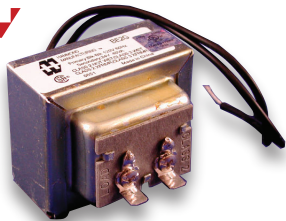

### SM35, SM35C

- Includes spacers, screws, and cover

### FM 102

- Flange Mount with special adhesive & 18" leads

TANE ALARM PRODUCTS

### BD2E & BE2G

- Stripped wire input (primary) leads, screw terminal/quick fit tab terminal output (secondary).
- Nipple locknut mount for box installation, complete with locknut and mounting bracket
- UL Listed, CSA Certified