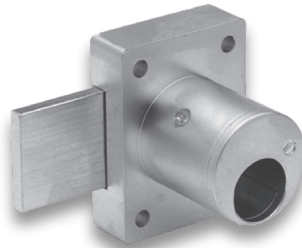

Mfg #	Size	Max Material	EZ #
7850S	5/8"	3/8"	083282
7850M	7/8"	5/8"	083283
7850L	1-1/8"	7/8"	083284

SL8548

- Locked with Combi-cam resettable cam lock.
- Heavy gauge steel cabinet, hinge and key hooks with continuous "piano" style hinge.
- Includes write-on key tags

Mfg #	Capacity	Size	EZ #
SL8548	48	9-7/8"H x 7-3/8"W x 2-7/8"D	091029
SL9122	122	14-1/8"H x 10-1/2"W x 4-1/8"D	091030

Cabinet Locks

OLYMPUS LOCK, INC.

- Stocked in Satin Chrome finish.
- Barrel diameter: 1-1/8"
- Bolt Projection: 15/16"
- Supplied with 1/4" & 1/2" plastic bar strikes
- For 7/8" to 1-1/8" thickness, spacer included

721DR

721DW

- Accepts Best, Arrow, Falcon, KSP or equivalent 6 or 7 pin small format Interchangeable Core (IC).
- Stocked in Satin Chrome finish.
- Barrel diameter: 1-1/8"
- Bolt Projection: 3/4"
- Supplied with 1/4" & 1/2" plastic bar strikes
- For 7/8" to 1-1/8" thickness, spacer included
- Can be made key retaining

725RD

- Accepts Best, Arrow, Falcon, KSP or equivalent 6 or 7 pin small format Interchangeable Core (IC).
- Stocked in Satin Chrome finish.
- Barrel diameter: 1-1/8"
- Bolt Projection: 1/2"
- Supplied with slotted rectangular strike
- Barrel Length: 1-1/16"