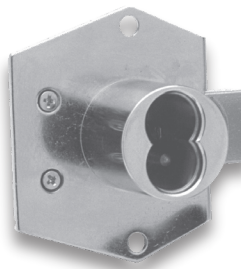

Mfg #	Capacity	Size	EZ #
SL8548	48	9-7/8"H x 7-3/8"W x 2-7/8"D	091029
SL9122	122	14-1/8"H x 10-1/2"W x 4-1/8"D	091030

Cabinet Locks

OLYMPUS LOCK, INC.

- Stocked in Satin Chrome finish.
- Barrel diameter: 1-1/8"
- Bolt Projection: 15/16"
- Supplied with 1/4" & 1/2" plastic bar strikes
- For 7/8" to 1-1/8" thickness, spacer included

700LCA

- Accepts Schlage, Kaba, & LSDA K.I.K. cylinders

700SC

- Keyed alike to 5 pins in 6 pin cylinder.

Mfg #	Type	Keying	EZ #
700LCA26D118	Door Deadbolt	Less Cylinder	062867
700SC26D118KA102	Door Deadbolt	Schlage C KA 102	039439

721DR

721DW

- Accepts Best, Arrow, Falcon, KSP or equivalent 6 or 7 pin small format Interchangeable Core (IC).
- Stocked in Satin Chrome finish.
- Barrel diameter: 1-1/8"
- Bolt Projection: 3/4"
- Supplied with 1/4" & 1/2" plastic bar strikes
- For 7/8" to 1-1/8" thickness, spacer included
- Can be made key retaining

725RD

- Accepts Best, Arrow, Falcon, KSP or equivalent 6 or 7 pin small format Interchangeable Core (IC).
- Stocked in Satin Chrome finish.
- Barrel diameter: 1-1/8"
- Bolt Projection: 1/2"
- Supplied with slotted rectangular strike
- Barrel Length: 1-1/16"