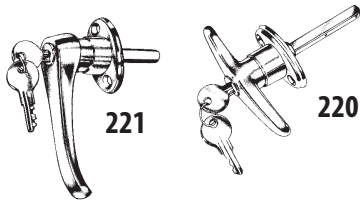

Cabinet Handles - 'T' & 'L'

- Handles can be used for a variety applications including storage cabinets, locking containers, truck caps, & garage doors.

Mfg #	Type	Finish	Fastening	Centers	EZ #
220AC	T	Silver	Back	1-1/2"	039809
220B	T	Black	Thru-bolt	1-1/2"	039810
220C	T	Silver	Thru-bolt	1-1/2"	039811
221C	L	Silver	Thru-bolt	1-3/4"	039812

Combination Cam Lock & Key Cabinet *Combi-Cam™*

750L

- 1,000 Possible Combinations
- Assembled from solid die cast zinc components
- Recombine by dialing in existing combination, depress set screw with paper clip and change to new combination.
- Stocked in brushed chrome.

Mfg #	Capacity	Size	EZ #
SL8548	48	9-7/8"H x 7-3/8"W x 2-7/8"D	091029
SL9122	122	14-1/8"H x 10-1/2"W x 4-1/8"D	091030

Cabinet Locks

OLYMPUS LOCK, INC.

- Stocked in Satin Chrome finish.
- Barrel diameter: 1-1/8"
- Bolt Projection: 15/16"
- Supplied with 1/4" & 1/2" plastic bar strikes
- For 7/8" to 1-1/8" thickness, spacer included

725RD

- Accepts Best, Arrow, Falcon, KSP or equivalent 6 or 7 pin small format Interchangeable Core (IC).
- Stocked in Satin Chrome finish.
- Barrel diameter: 1-1/8"
- Bolt Projection: 1/2"
- Supplied with slotted rectangular strike
- Barrel Length: 1-1/16"