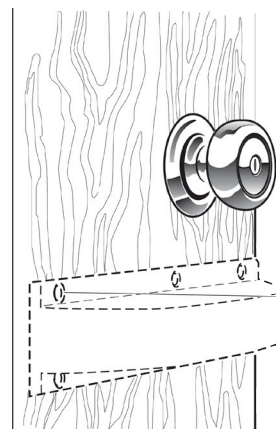

Knob & Lever Protector

- Protect-A-Lok is made from Lexan® poly carbonate which is virtually indestructible.
- For use in areas where locks may have a chance of getting hit by carts, forklifts or vehicles.
- Installs in minutes.