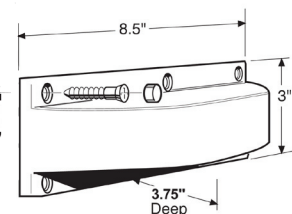

Mfg #	Finish	EZ #
K12	Cream	008210
K12D	Duronodic	008211