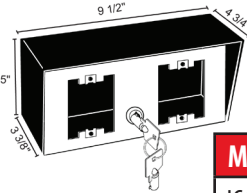

Mfg #	Length	EZ #
K DS	18"	078599
K DS12	12"	085452

iCan Access Control Housing

- 14 Gauge welded steel enclosure with durable black powder coat finish on housing
- 18 Gauge Stainless steel face plate with tubular key lock
- Accepts two single gang devices to install an intercom & keypad, prox reader & key switch, or a keypad & key switch.
- Allows multiple access types for municipal service agencies.
- Dimensions: 9-1/2"W x 5"H x 3-3/8"D