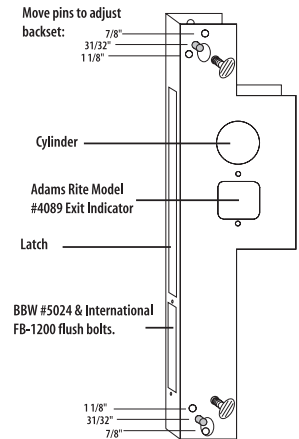

Mfg #	Finish	EZ #
K15A	Aluminum	029038
K15B	Duronodic	029039

Aluminum Door Offset Stile Guard

- For reinforcing or repairing jambs with offset hung aluminum doors.
- Non-handed guard is easy to install and includes pop rivets and carriage bolts.
- Baked on powder coat finish.

Mfg #	EZ #
K20A	029040

Adams Rite Router Installation Template

- Make precise installations of Adams Rite 1850S, 4530, 4710 & 4711 series locks.
- For 7/8", 31/32" & 1 1/8" backsets.
- Includes guide for Adams Rite exit indicator 4089.
- Has cutout for BBW #3925 & International FB-1200 flush bolts.
- For 1/2" router guide with a 1/4" bit.