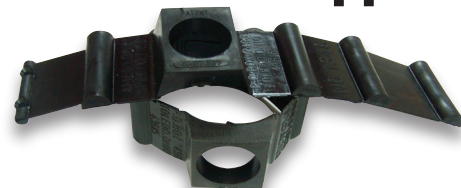

Ames Door Lock Support

- Eliminates collapsing and loosening when installing locksets on hollow metal doors without built-in lock boxes
- Use with most knob, lever, deadbolts using 1-1/2", 1-5/8", & 2-1/8" cross-bores.

Mfg #	Door	EZ #
1346	1-3/4"	000389
1386	1-3/8"	080343

- Supports, holds, and centers lock unit thus eliminating latch wobble, and binding as lock is tightened together.