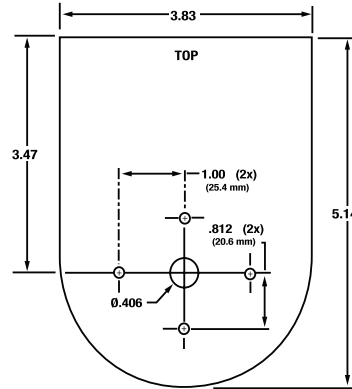

052

- UL Type I high security electronic locks
- Electronic Power Specifications; Solenoid driven and powered by PowerStar™ technology which is an internal generator that creates power when the dial is rotated. No battery is required for standard functions.
- Battery Assist: One 9-Volt Alkaline (not included) helps during Time Delay and Open Window periods. Also provides additional power during lengthy operations.
- Memory: Programmable non-volatile EEPROM.
- Temperature: -31° F to +66° C
- Mechanical Specifications: 2-piece lock case (cover & box), solid cast zinc, flash and chromate conversion coat for corrosion resistance. Tested to 25,000 cycles. Designed to meet industry standard safe lock mounting pattern footprints. • Outside Vertical Housing: UV stabilized poly carbonate.

- Keypad: Silicone rubber, 12-button tactile keypad, red and green LEDs reinforced with an audible signal (beep) for communications with Kaba logo face.
- Bolt: Dead bolt is solid brass with a manual return without screw holes for boltwork.
- Relocker Plate: Universal relocker that fits most major safe manufacturer applications furnished standard.

Keypad Functions

- Numerical Keypad: Rapid Entry.
- Penalty Time Lockout: The lock will not allow access to any user for a period of 3 minutes after 5 incorrect combinations are entered. Any additional consecutive failed entry attempts result in another 3 minute lockout.
- Users: Two users. 6 digit combination length: Users select their own changeable combination. • Dual Custody: Two-Person Integrity, which requires two users to open the lock.
- Manager/User Operation: Allows manager to add, delete, enable or disable an additional user.

252

- All the functions of the 052 plus these additional features.
- Time Delay: 1-99 minute delay after entering in correct combination, 1-20 minute opening window. May require battery assist.
- Users: Twenty users. 8 digit combination length.
- Time delay override
- Audit Trail: 100 audits. Requires optional 30110 Auditcon 2 Series Software Implementation Package which includes: SA key, key reader, and key reader adapter.
- 30110 Software Functions: Program Lock Setup Options, Add/Delete Users, Audit Download Reports, User Table Download Reports

Mfg #	Users	Digits	Time Delay	Audit Trail	EZ #
052SVN10N5BEA1A	2	6	No	No	067660
252SVN10N5BEA1A	20	8	Yes	Yes	067663