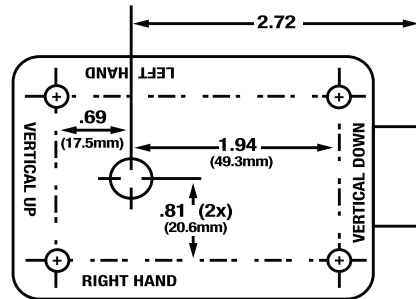

052

- UL Type I high security electronic locks
- Electronic Power Specifications; Solenoid driven and powered by PowerStar™ technology which is an internal generator that creates power when the dial is rotated. No battery is required for standard functions.
- Battery Assist: One 9-Volt Alkaline (not included) helps during Time Delay and Open Window periods. Also provides additional power during lengthy operations.
- Memory: Programmable non-volatile EEPROM.
- Temperature: -31° F to +66° C
- Mechanical Specifications: 2-piece lock case (cover & box), solid cast zinc, flash and chromate conversion coat for corrosion resistance. Tested to 25,000 cycles. Designed to meet industry standard safe lock mounting pattern footprints. • Outside Vertical Housing: UV stabilized poly carbonate.

- Keypad: Silicone rubber, 12-button tactile keypad, red and green LEDs reinforced with an audible signal (beep) for communications with Kaba logo face.
- Bolt: Dead bolt is solid brass with a manual return without screw holes for boltwork.
- Relocker Plate: Universal relocker that fits most major safe manufacturer applications furnished standard.

Keypad Functions

- Numerical Keypad: Rapid Entry.
- Penalty Time Lockout: The lock will not allow access to any user for a period of 3 minutes after 5 incorrect combinations are entered. Any additional consecutive failed entry attempts result in another 3 minute lockout.
- Users: Two users. 6 digit combination length: Users select their own changeable combination. • Dual Custody: Two-Person Integrity, which requires two users to open the lock.
- Manager/User Operation: Allows manager to add, delete, enable or disable an additional user.

252

- All the functions of the 052 plus these additional features.
- Time Delay: 1-99 minute delay after entering in correct combination, 1-20 minute opening window. May require battery assist.
- Users: Twenty users. 8 digit combination length.
- Time delay override
- Audit Trail: 100 audits. Requires optional 30110 Auditcon 2 Series Software Implementation Package which includes: SA key, key reader, and key reader adapter.
- 30110 Software Functions: Program Lock Setup Options, Add/Delete Users, Audit Download Reports, User Table Download Reports

Mfg #	Users	Digits	Time Delay	Audit Trail	EZ #
052SVN10N5BEA1A	2	6	No	No	067660
252SVN10N5BEA1A	20	8	Yes	Yes	067663